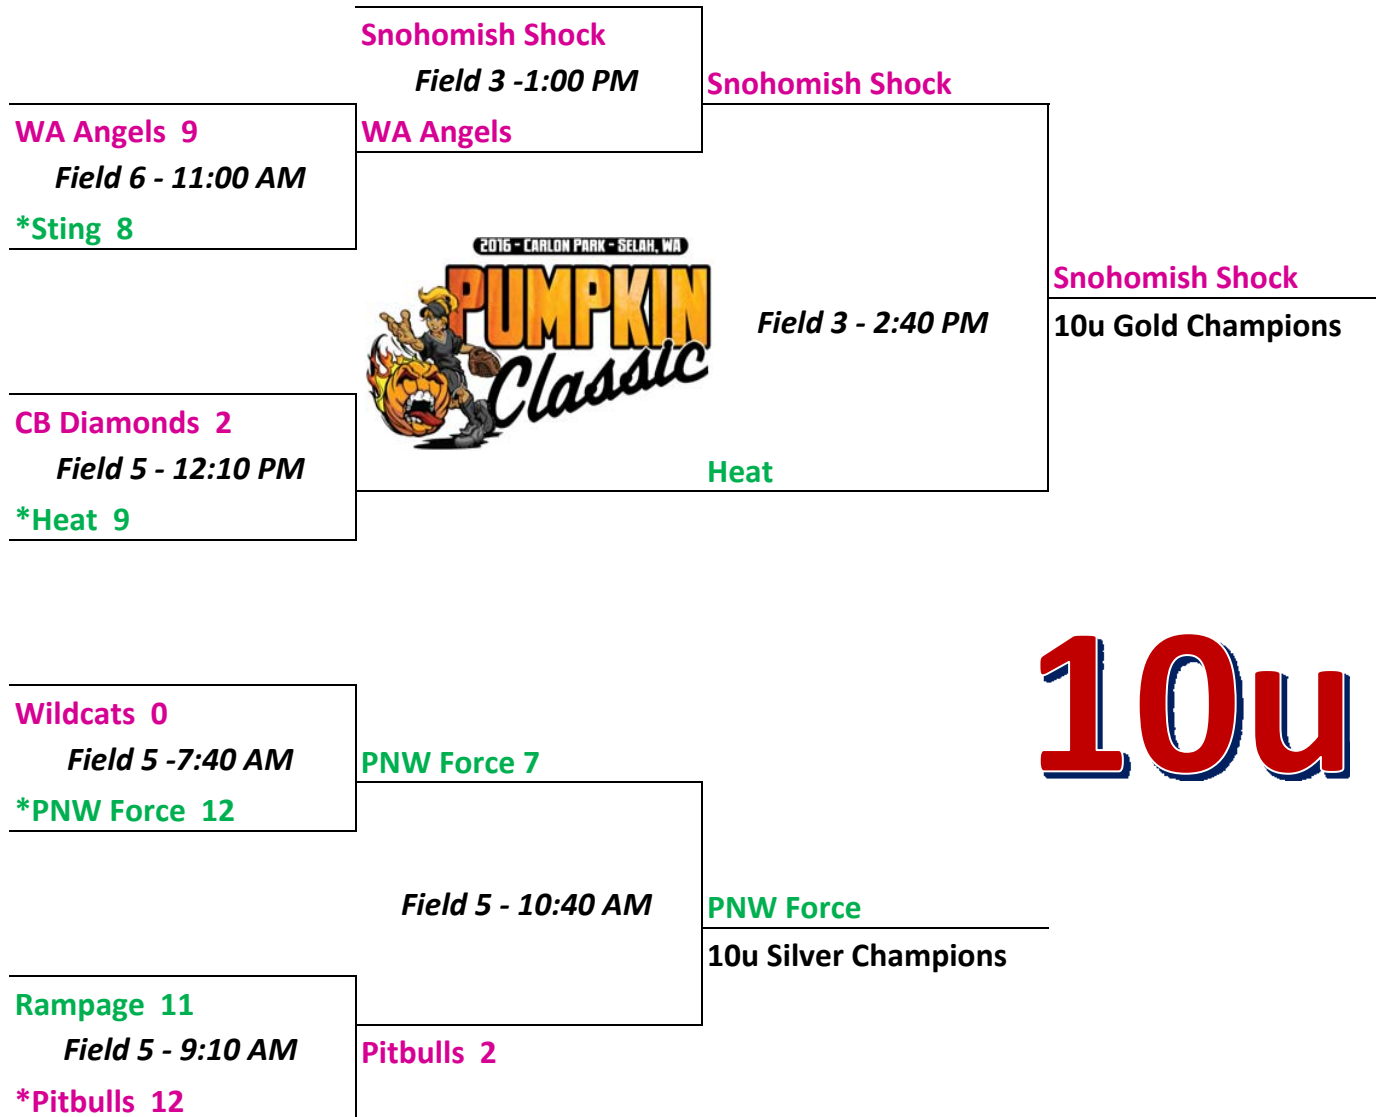

Field 2

ML Rattlers Saenz	0	Wildcats 04 Whitemarsh	23
Menace 12u	8	Wildcats 04 Whitemarsh	22
Snoho Shock 05	3	WA SunRays Whitecotton	13
WA SunRays Whitecotton	10	Tigers 12u	9
Sting 12u	11	Heat 12u	7
Wildcats 03	2	Heat 12u	18

Field 3

CB Diamonds 12	3	WA SunRays Whitecotton	7	8:30 AM
Sting 12u	15	Wildcats 03	1	10:10 AM
Wicked	2	Spokane Stealth	13	11:50 AM
Spokane Stealth	10	WA Angels 12 Jaeger	15	1:30 PM
Bellevue Blast Murai	7	Wicked	2	3:10 PM
Wicked	5	WA Angels 12 Jaeger	14	4:50 PM

Field 4

Bellevue Blast Murai	10	Spokane Stealth	9
Bellevue Blast Murai	5	WA Angels 12 Jaeger	6
Explosion 04 Brindle	14	Heat 12u	4
ML Rattlers Saenz	10	Menace 12u	7
CB Diamonds 12	12	Snoho Shock 05	1
Snoho Shock 05	8	Tigers 12u	14

All Games moved up one hour as noted due to expected afternoon rain

*Home team noted for first round only, the coin flip - Dugouts first come

All Games moved up one hour as noted due to expected afternoon rain