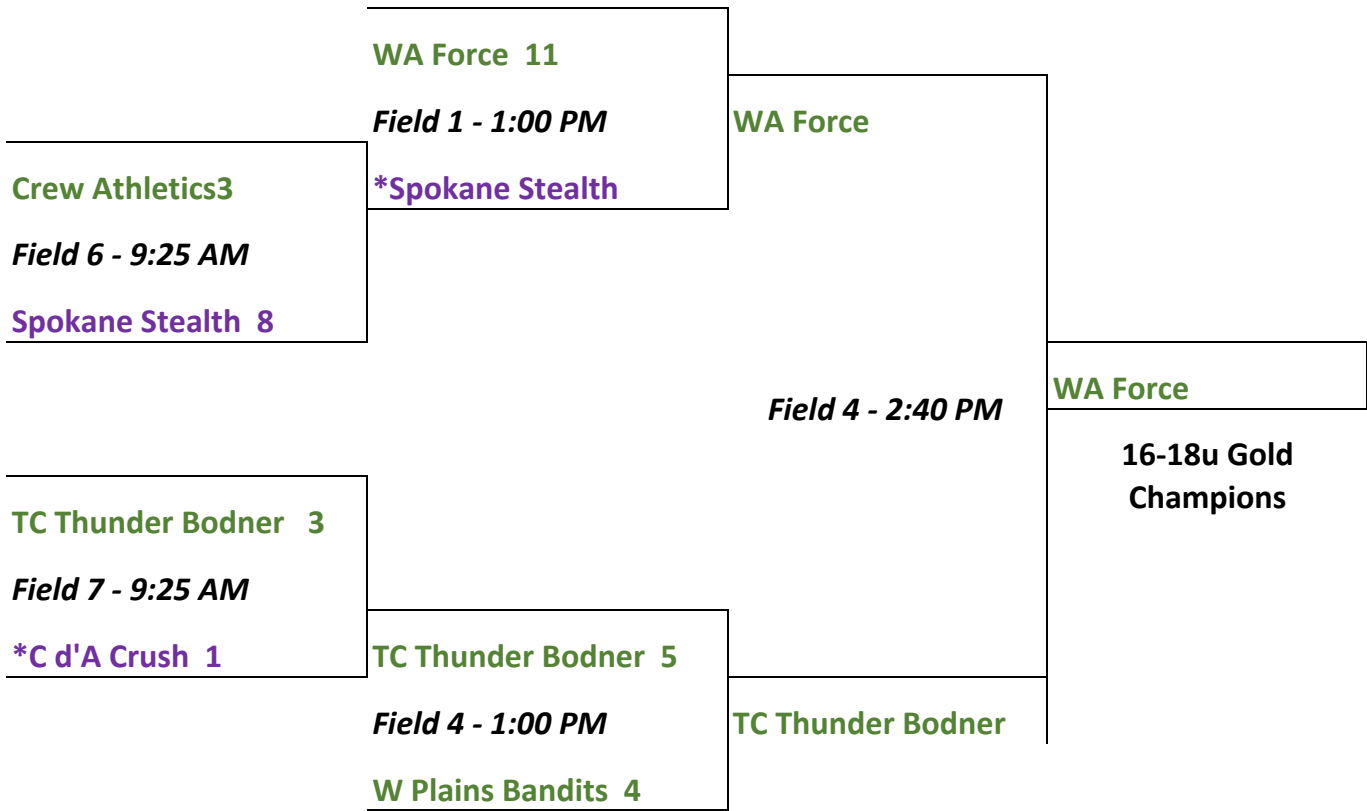

All Games moved up one hour as noted due to expected afternoon rain

*Home team noted for first round only, the coin flip - Dugouts first come

All Games moved up one hour as noted due to expected afternoon rain

12u Sunday - Carlon Park, Selah

*Home team noted for first round only, the coin flip - Dugouts first come

14u Sunday - Kiwanis Park, Yakima

3 field complex closest to the road

1501 East Maple Street, Yakima

***Home team noted for first round only, the coin flip - Dugouts first come**

16-18u